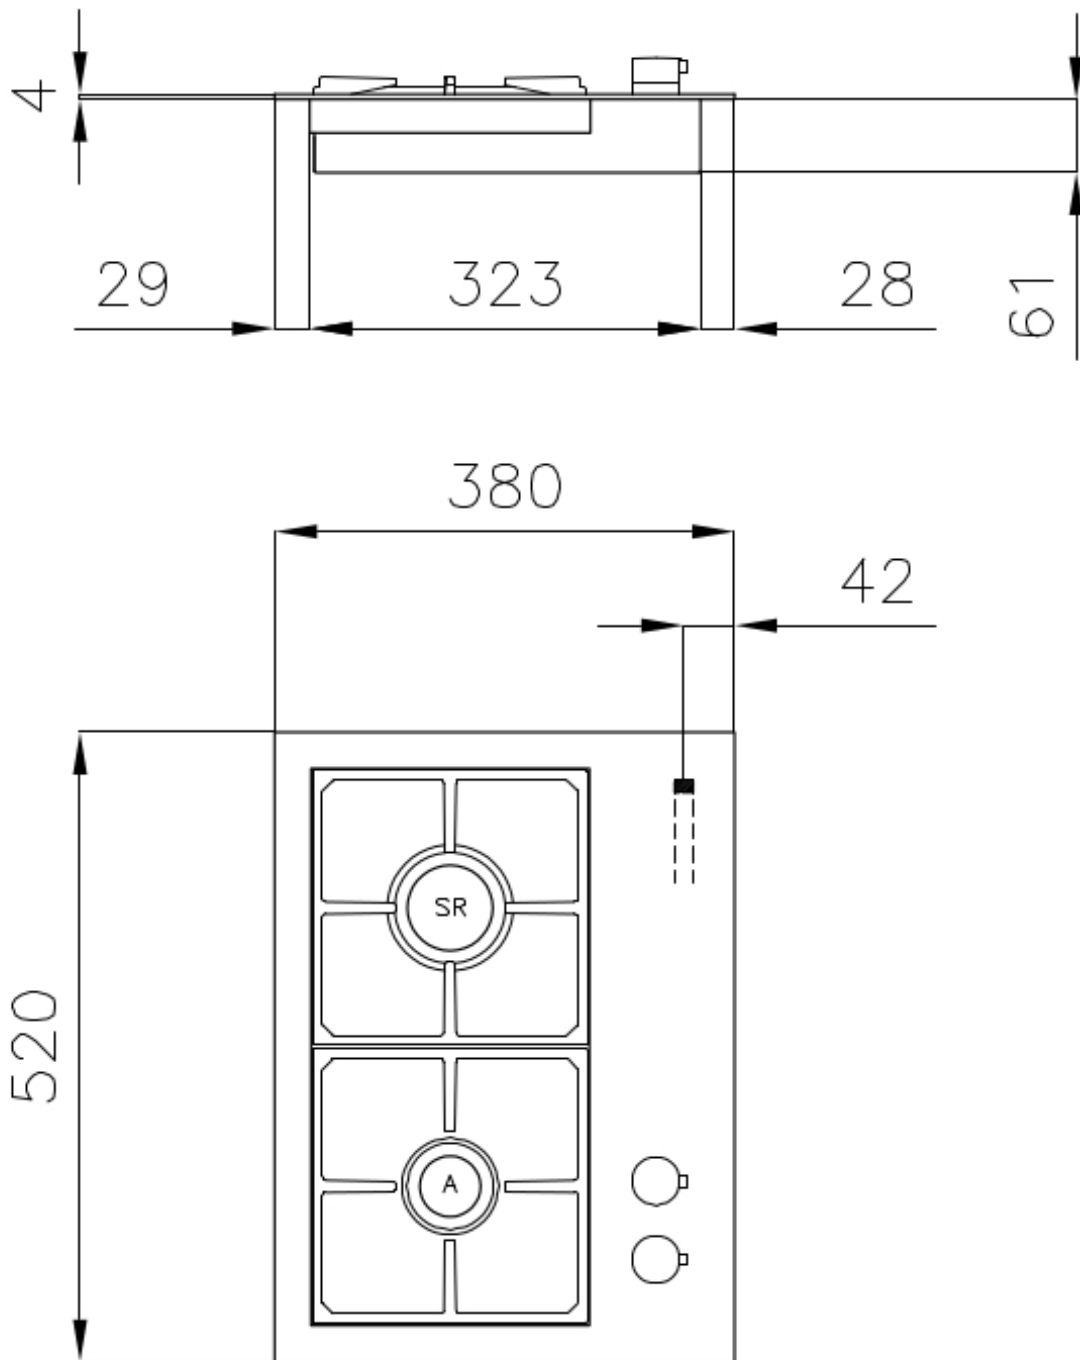

TECHNICAL DATA